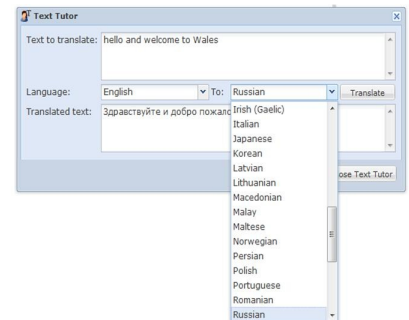

When a new arrival starts ideally every school would have a resources in the language of the new arrival and have knowledge of the country that they have arrived from, at EMAS UK this is as simple as logging on. We provide resources and tools that support additional language learners to be part of the school's learning community as quickly as possible.

These unique resources and tools include:

Resource Library

- 200+ languages of dual Language Resources
- * Knowledge Shares on every country in the world
 - * Language identification posters to identify new arrivals spoken languages
 - * Language logs (personal dictionaries)
 - * Curriculum resources

Text Tutor

- 51 languages for translation
- * Translate:
 - * Admissions literature
 - * Written forms
 - * School reports
 - * Create:
 - * Dual language worksheets
 - * Games
 - * School signs

As used in
over 5% of all
UK schools